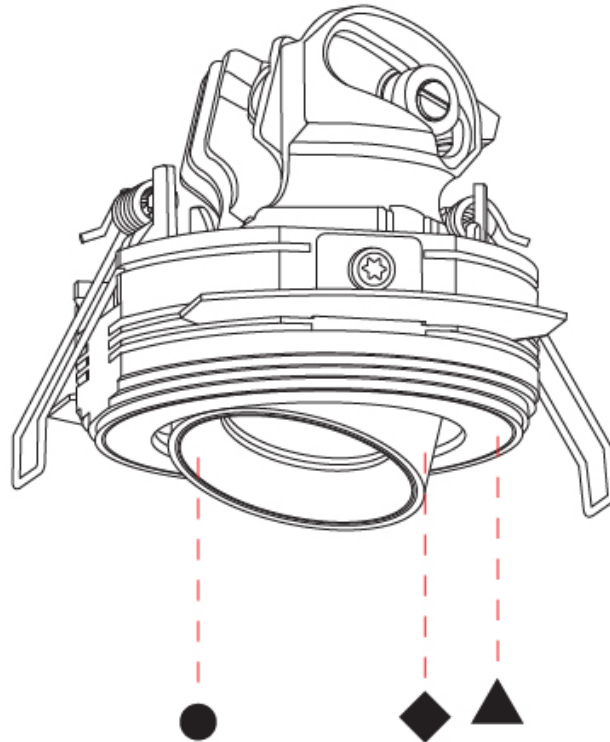

INVADER COMPACT ADJUSTABLE TRIMLESS

A35847-

PROJECT _____

TYPE _____

SPECIFIER _____

QUANTITY _____

DATE _____

A