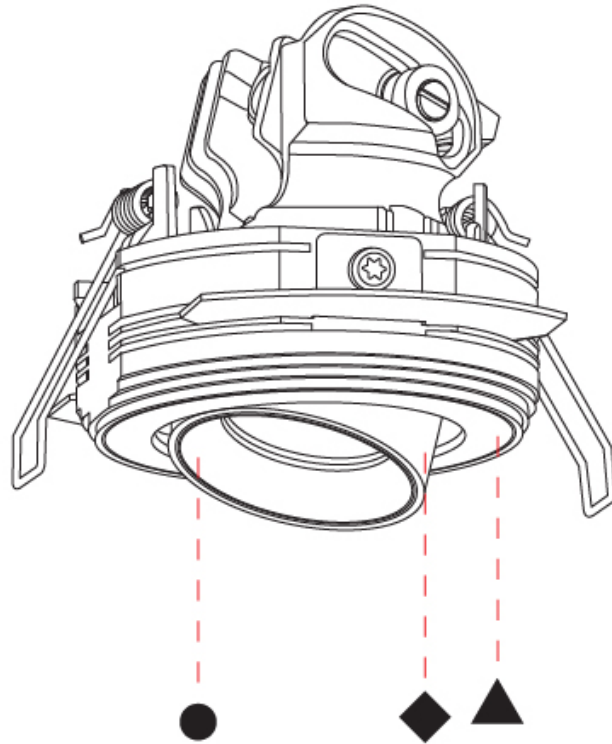

INVADER COMPACT ADJUSTABLE TRIMLESS

A35846-

PROJECT _____

TYPE _____

SPECIFIER _____

QUANTITY _____

DATE _____

A